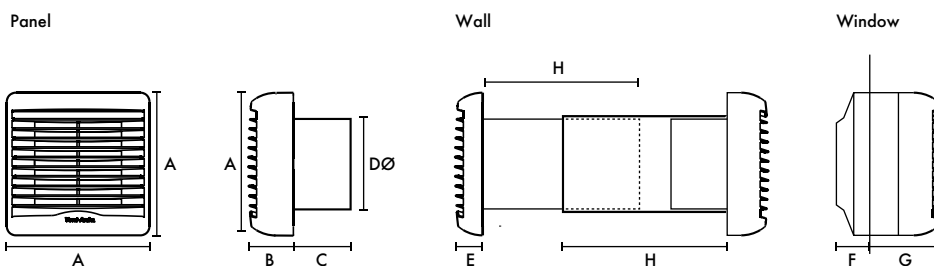

Model	Stock Ref
XHT	251510
SVXHT	258512

Accessories

Model	Stock Ref
Window Kit	254101
Wall Kit White	254102
Wall Kit Brown	254100
Anti-Tamper Window Kit	443234

Dimensions (mm)

A	B	C	DØ	E	F	G	H
146	47	53	98	31	31	74	200

Weight 0.55kg

Fixing hole diameter 105mmØ (Panel & Window), 117mmØ (Wall). Transformer (WxHxD) 86 x 65 x 147mm

Performance Guide - Panel Models

Model	Extract performance			
	m ³ /h	l/s	Watts	Sound dB(A) @ 3m
VA100LP	107	30	13	36
VA100LT	107	30	15	36
VA100XP	107	30	15	36
VA100XT	107	30	18	36
VA100LHP	107	30	16	36
VA100XHP	107	30	18	36
VA100XHT	107	30	18	36
VA100SVL	83	23	16	36
VA100SVX	83	23	18	36
VA100SVXT/XHP/XHT/XP	83	23	20	36
VA100SVLHP	83	23	18	36