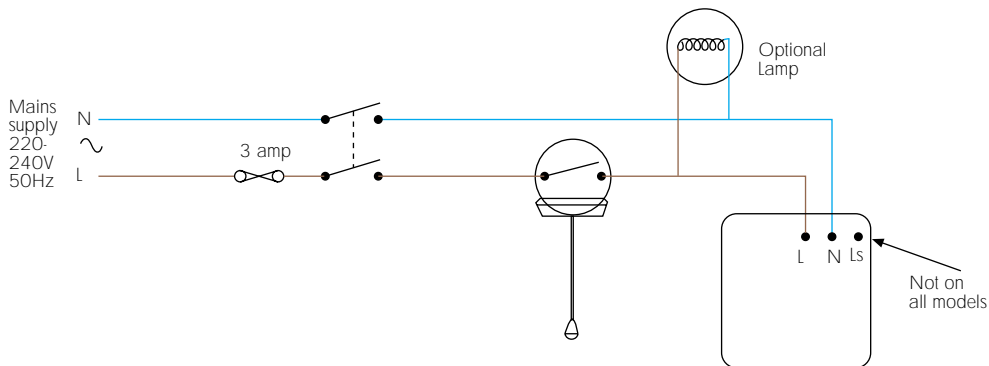

WIRING DIAGRAM - 2

For use with:
CENTRIF 170
CENTRIF 250
SILHOUETTE 100
SILHOUETTE 150X
VA100L
VA140VS

WIRING DIAGRAM - 3

For use with:
VA140KT
VA140UT
VA140KH
VA140KHT
CENTRIF 250DP
CENTRIF 170HP
CENTRIF 250HP
CENTRIF 170T
CENTRIF 250T
VA150T
VA150HT
VA150H
SILHOUETTE 100T
SILHOUETTE 100H
SILHOUETTE 100TM
SILHOUETTE 150XT
SILHOUETTE 150XH
VA100XT/VA100LT
VA100WCXT/VA100XHT
(VA100LH/VA100XH)
SOLO DP
SOLO T
SOLO HP2
SOLO HT
SOLO PLUS T
SOLO PLUS HT
LOWAIT U/KT