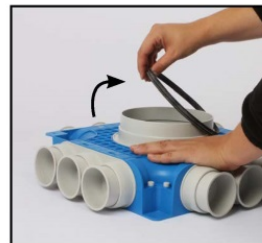

# Vent-Axia®

Ø50mm =  + 2x click!

Ø63mm / Ø75mm = 2x click!

Ø90mm = 3x click!