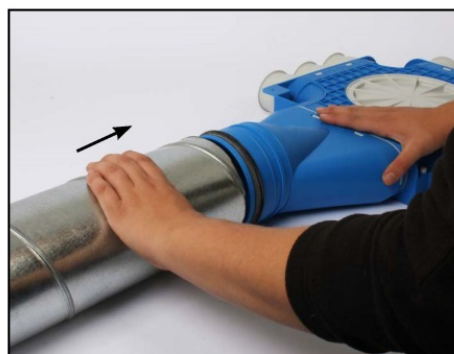

# Vent-Axia®

Ø50mm =  + 2x click!

Ø63mm / Ø75mm = 2x click!

Ø90mm = 3x click!