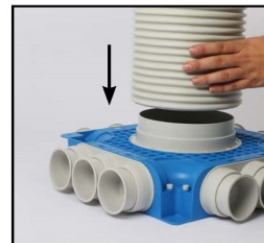

# Vent-Axia®

Ø50mm =  + 2x click!

Ø63mm / Ø75mm = 2x click!

Ø90mm = 3x click!