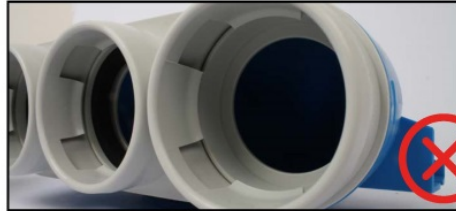

Vent-Axia®