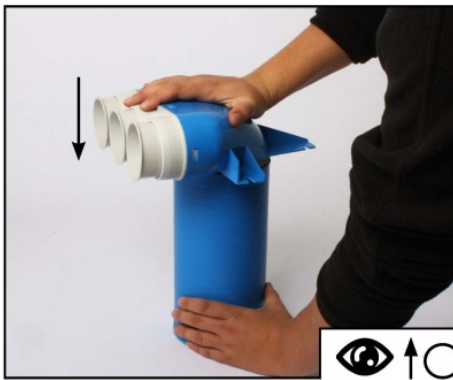

# Vent-Axia®

Ø50mm =  + 2x click!

Ø63mm / Ø75mm = 2x click!

Ø90mm = 3x click!