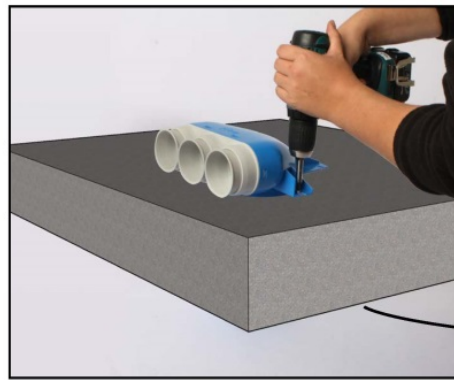

# Vent-Axia®

Ø50mm =  + 2x click!

Ø63mm / Ø75mm = 2x click!

Ø90mm = 3x click!