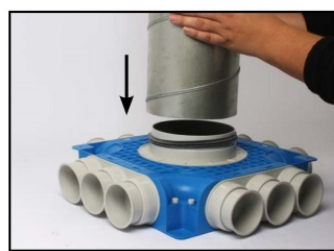

# Vent-Axia®

Ø50mm =  + 2x click!

Ø63mm / Ø75mm = 2x click!

Ø90mm = 3x click!