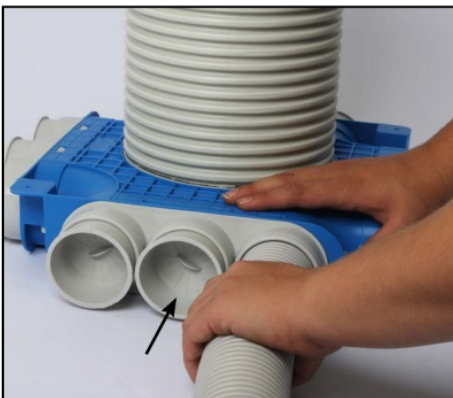

# Vent-Axia®

Ø50mm =  + 2x click!

Ø63mm / Ø75mm = 2x click!

Ø90mm = 3x click!