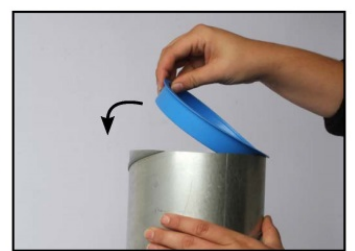

# Vent-Axia®

Ø50mm =  + 2x click!

Ø63mm / Ø75mm = 2x click!

Ø90mm = 3x click!