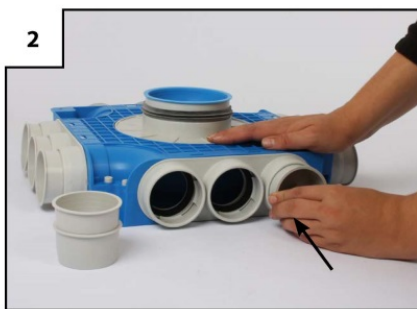

# Vent-Axia®

Ø50mm =  + 2x click!

Ø63mm / Ø75mm = 2x click!

Ø90mm = 3x click!