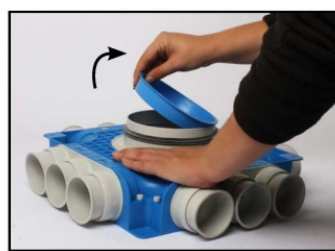

# Vent-Axia®

Ø50mm =  + 2x click!

Ø63mm / Ø75mm = 2x click!

Ø90mm = 3x click!