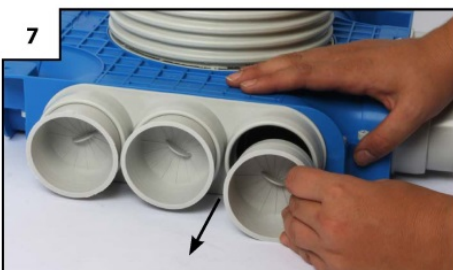

# Vent-Axia®

Ø50mm =  + 2x click!

Ø63mm / Ø75mm = 2x click!

Ø90mm = 3x click!