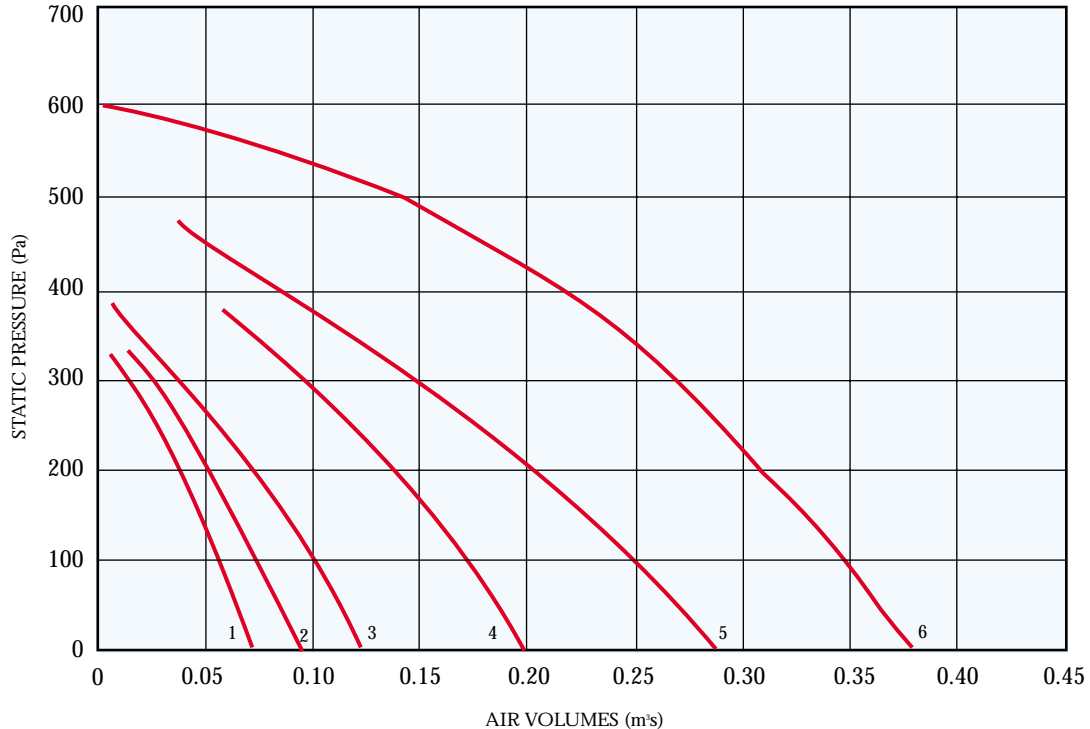

# In-line Centrifugal Duct Fans

## Performance Curves

Size	100	125	150	200	250	315
	1	2	3	4	5	6