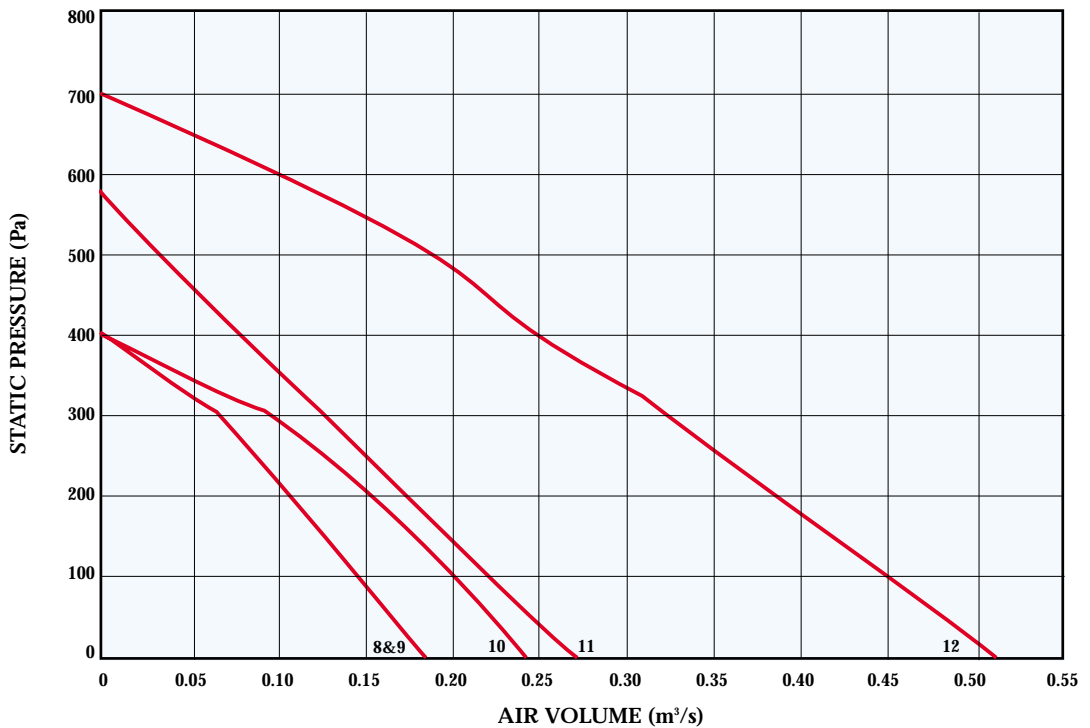

In-line Centrifugal Duct Fans

Performance Curves

Standard Range

Size	100A	125A	150A	160A	200A	250A	315A
	1	2	3	4	5	6	7

High Performance Range

Size	150H	160H	200H	250H	315H
	8	9	10	11	12