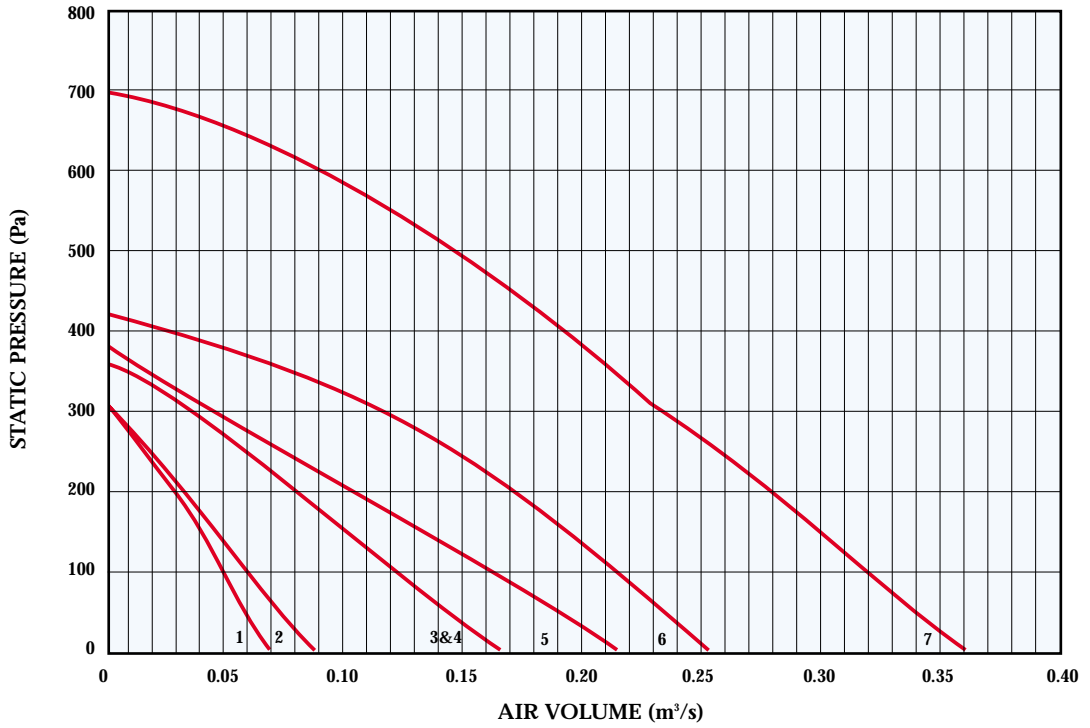

In-line Centrifugal Duct Fans

Performance Curves

Standard Range

Size	100A	125A	150A	160A	200A	250A	315A
	1	2	3	4	5	6	7

High Performance Range

Size	150H	160H	200H	250H	315H
	8	9	10	11	12